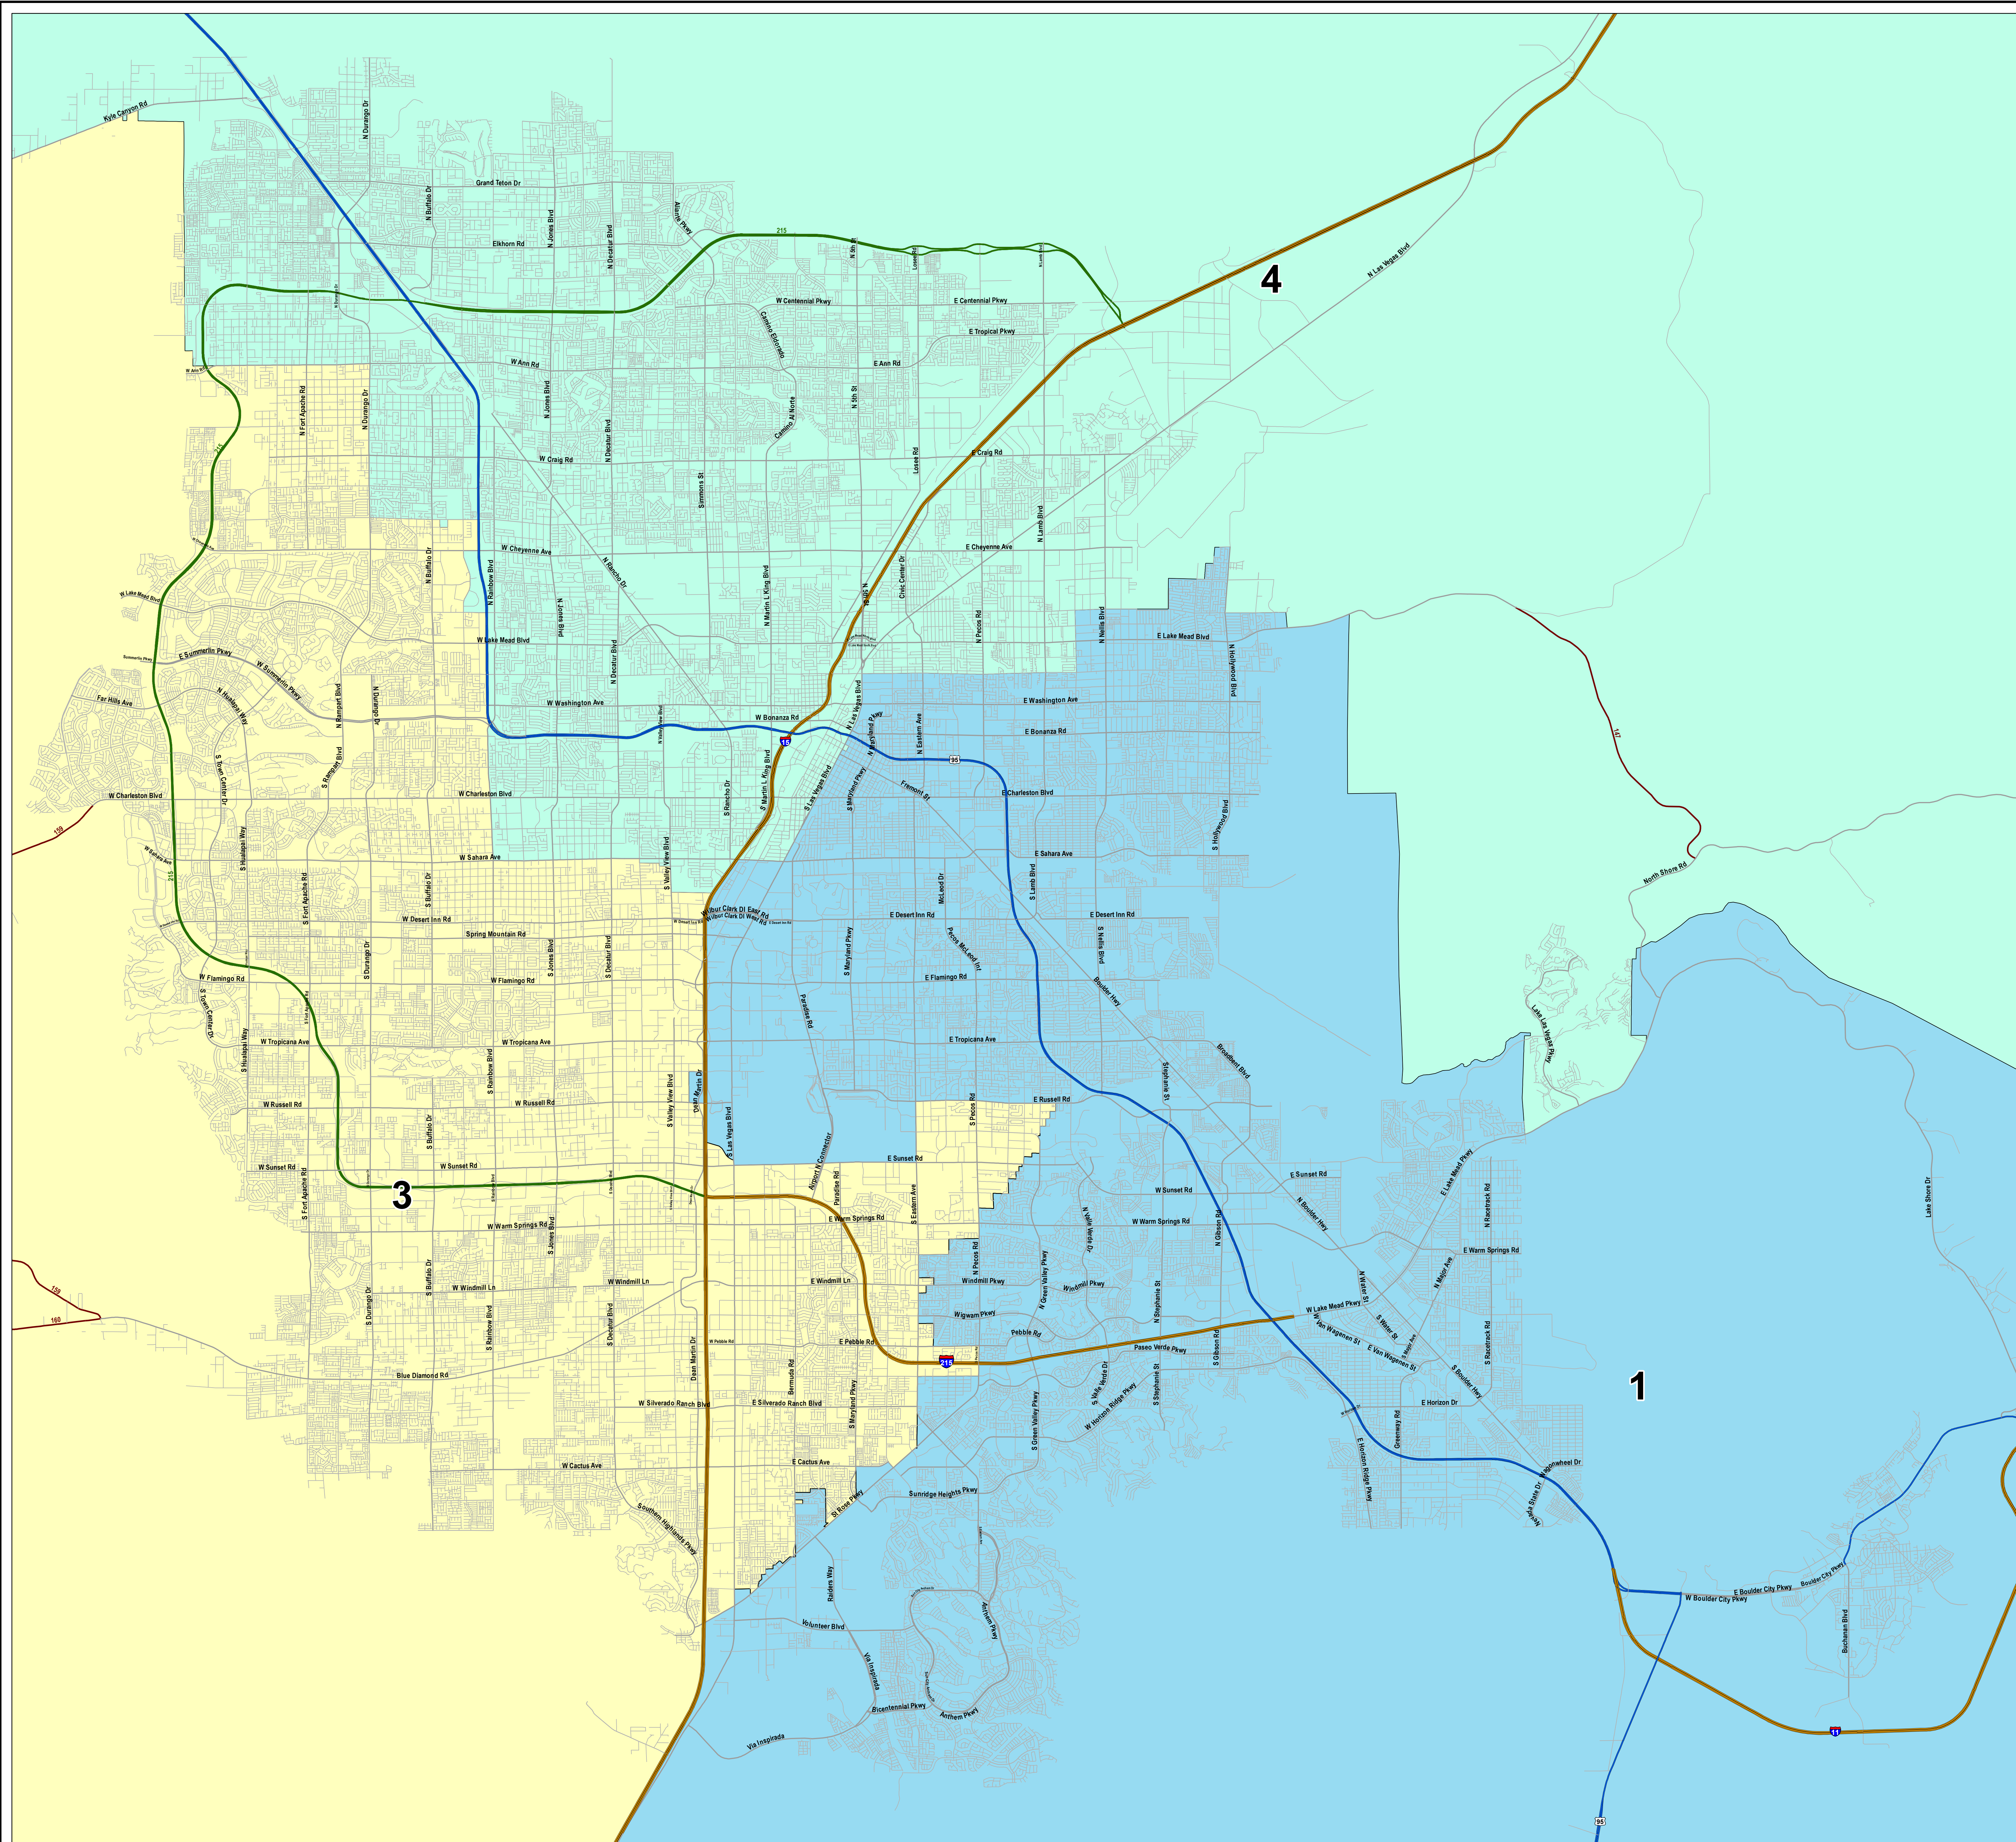

STATE OF NEVADA CONGRESSIONAL DISTRICTS METRO AREA

Clark County, Nevada

**ELECTION
DEPARTMENT**

Legend
CONGRESSIONAL DISTRICT

- 1
- 3
- 4

1 inch = 5,037 feet
Date: 2/17/2022